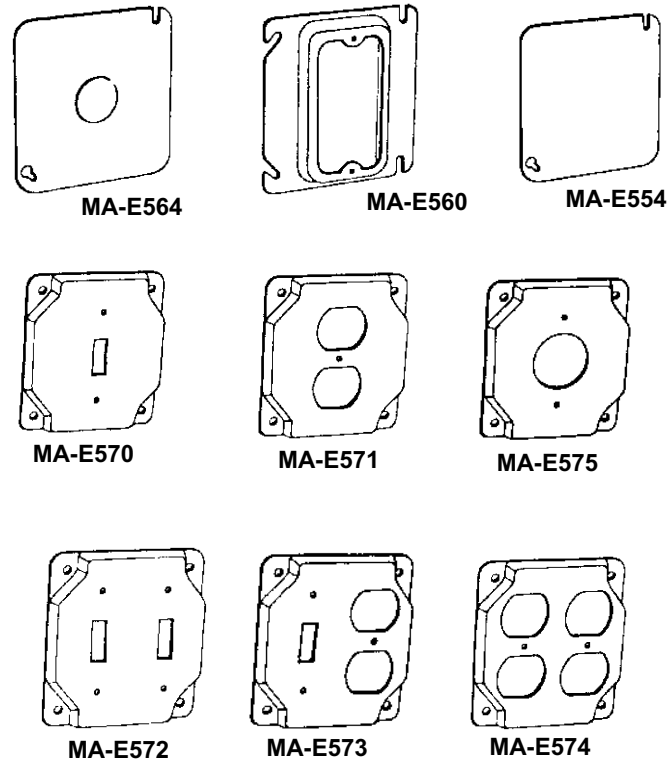

### COVERS FOR 4" OCTAGON BOXES

Part	Description	Pkg
MA-E504	4" Octagon flat blank cover	50
MA-E508D	4" Octagon duplex receptacle cover	50
MA-E508T	4" Octagon flat/toggle switch cover	50
MA-E509	4" Octagon cover with 1/2" knockout center	50

### COVERS FOR 4" SQUARE BOXES

Part	Description	Pkg
MA-E554	4" Square flat blank cover	50
MA-E560	4" Square, 1/2" Raised for single flush	50
MA-E564	4" Square cover, 1/2" K.O. in center	50
MA-E570	4" Square, 1/2" Raised cover, one toggle switch	50
MA-E571	4" Square, 1/2" Raised cover, one duplex receptacle	50
MA-E572	4" Square, 1/2" Raised cover, two toggle switch	50
MA-E573	4" Square, 1/2" Raised cover, one switch & duplex receptacle	50
MA-E574	4" Square, 1/2" Raised cover, two duplex receptacle	50
MA-E575	4" Square, Raised one single receptacle hole, 1 13/32"	50

### STANDARD HANDY BOX COVERS

Part	Description
MA-E251	4"L x 2 1/8" W Cover, Single Receptacle
MA-E252	4"L x 2 1/8"W Cover, Duplex Receptacle
MA-E253	4"L x 2 1/8"W Cover, Toggle Switch
MA-E254	4"L x 2 1/8"W Cover, Blank
MA-E255	4" x 2 1/8"W Cover, 1 1/2" knockout

### ANTI-SHORT BUSHINGS

For Flex-AC-MC Cable Thermoplastics

Part	Description	Trade Size	Pkg
MA-E0PL	Fits cable size, 14/2, 14/3, 12/2	5/16"	100
MA-E1PL	Fits cable size 14/4, 12/3, 6/1, 4/1	3/8"	100
MA-E2PL	Fits cable size 12/4, 10/2, 10/3, 2/1	7/16"	50
MA-E3PL	Fits cable size 10/4, 8/2, 8/3, 1/1	1/2"	50
MA-E4PL	Fits cable size 8/4, 6/2, 6/3, 6/4, 4/2, 4/3	3/4"	50