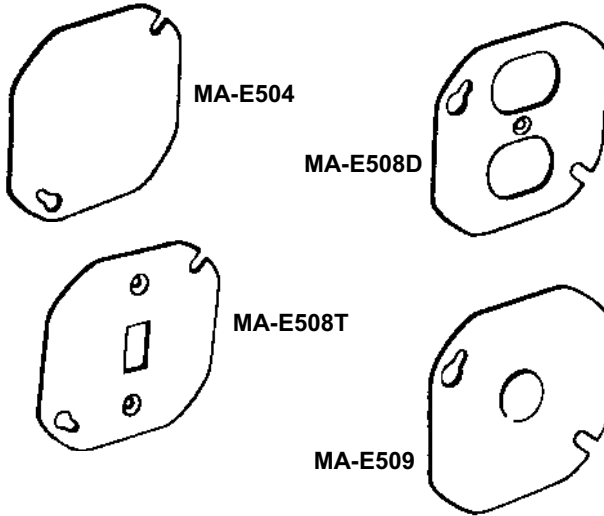

### COVERS FOR 4" OCTAGON BOXES

Part	Description	Pkg
MA-E504	4" Octagon flat blank cover	50
MA-E508D	4" Octagon duplex receptacle cover	50
MA-E508T	4" Octagon flat/toggle switch cover	50
MA-E509	4" Octagon cover with 1/2" knockout center	50

### COVERS FOR 4" SQUARE BOXES

Part	Description	Pkg
MA-E554	4" Square flat blank cover	50
MA-E560	4" Square, 1/2" Raised for single flush	50
MA-E564	4" Square cover, 1/2" K.O. in center	50
MA-E570	4" Square, 1/2" Raised cover, one toggle switch	50
MA-E571	4" Square, 1/2" Raised cover, one duplex receptacle	50
MA-E572	4" Square, 1/2" Raised cover, two toggle switch	50
MA-E573	4" Square, 1/2" Raised cover, one switch & duplex receptacle	50
MA-E574	4" Square, 1/2" Raised cover, two duplex receptacle	50
MA-E575	4" Square, Raised one single receptacle hole, 1 13/32"	50

### STANDARD HANDY BOX COVERS

Part	Description
MA-E251	4"L x 2 1/8" W Cover, Single Receptacle
MA-E252	4"L x 2 1/8"W Cover, Duplex Receptacle
MA-E253	4"L x 2 1/8"W Cover, Toggle Switch
MA-E254	4"L x 2 1/8"W Cover, Blank
MA-E255	4" x 2 1/8"W Cover, 1 1/2" knockout

### ANTI-SHORT BUSHINGS

For Flex-AC-MC Cable Thermoplastics

Part	Description	Trade Size	Pkg
MA-E0PL	Fits cable size, 14/2, 14/3, 12/2	5/16"	100
MA-E1PL	Fits cable size 14/4, 12/3, 6/1, 4/1	3/8"	100
MA-E2PL	Fits cable size 12/4, 10/2, 10/3, 2/1	7/16"	50
MA-E3PL	Fits cable size 10/4, 8/2, 8/3, 1/1	1/2"	50
MA-E4PL	Fits cable size 8/4, 6/2, 6/3, 6/4, 4/2, 4/3	3/4"	50