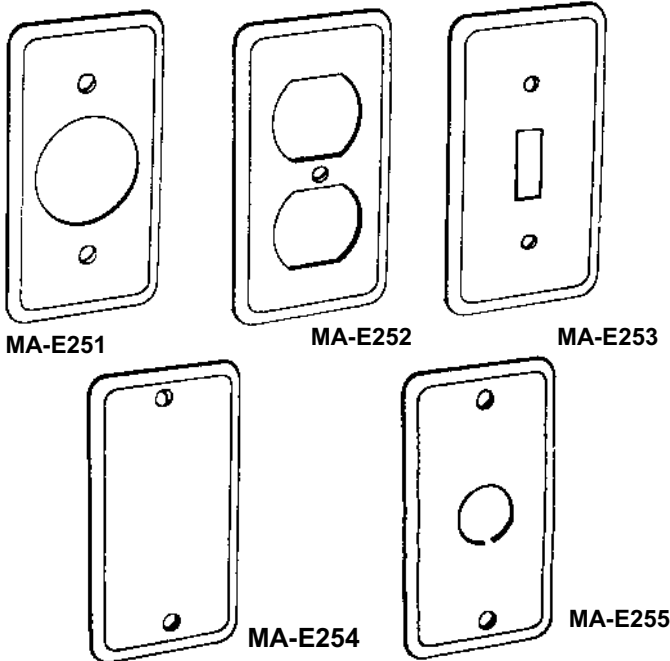

### COVERS FOR 4" OCTAGON BOXES

Part	Description	Pkg
MA-E504	4" Octagon flat blank cover	50
MA-E508D	4" Octagon duplex receptacle cover	50
MA-E508T	4" Octagon flat/toggle switch cover	50
MA-E509	4" Octagon cover with 1/2" knockout center	50

### COVERS FOR 4" SQUARE BOXES

Part	Description	Pkg
MA-E554	4" Square flat blank cover	50
MA-E560	4" Square, 1/2" Raised for single flush	50
MA-E564	4" Square cover, 1/2" K.O. in center	50
MA-E570	4" Square, 1/2" Raised cover, one toggle switch	50
MA-E571	4" Square, 1/2" Raised cover, one duplex receptacle	50
MA-E572	4" Square, 1/2" Raised cover, two toggle switch	50
MA-E573	4" Square, 1/2" Raised cover, one switch & duplex receptacle	50
MA-E574	4" Square, 1/2" Raised cover, two duplex receptacle	50
MA-E575	4" Square, Raised one single receptacle hole, 1 13/32"	50

### STANDARD HANDY BOX COVERS

Part	Description
MA-E251	4"L x 2 1/8" W Cover, Single Receptacle
MA-E252	4"L x 2 1/8"W Cover, Duplex Receptacle
MA-E253	4"L x 2 1/8"W Cover, Toggle Switch
MA-E254	4"L x 2 1/8"W Cover, Blank
MA-E255	4" x 2 1/8"W Cover, 1 1/2" knockout

### ANTI-SHORT BUSHINGS

For Flex-AC-MC Cable Thermoplastics

Part	Description	Trade Size	Pkg
MA-E0PL	Fits cable size, 14/2, 14/3, 12/2	5/16"	100
MA-E1PL	Fits cable size 14/4, 12/3, 6/1, 4/1	3/8"	100
MA-E2PL	Fits cable size 12/4, 10/2, 10/3, 2/1	7/16"	50
MA-E3PL	Fits cable size 10/4, 8/2, 8/3, 1/1	1/2"	50
MA-E4PL	Fits cable size 8/4, 6/2, 6/3, 6/4, 4/2, 4/3	3/4"	50