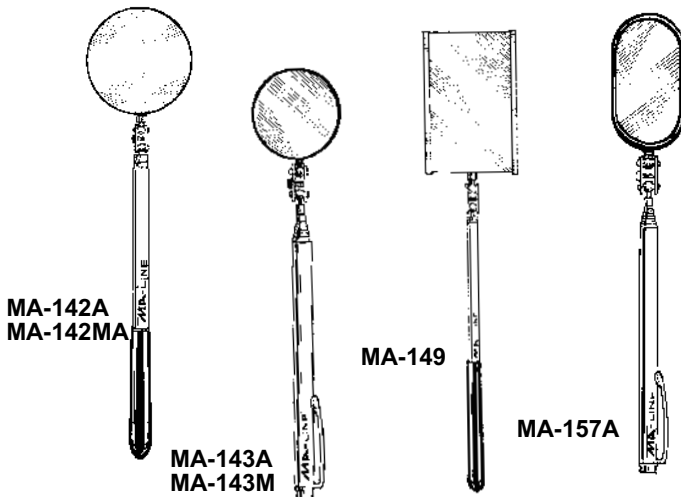

### TELESCOPING GLASS MIRRORS

Part	Description
MA-142A	2-1/4" Diameter Round Mirror Telescopic handle from 9-1/4" to 14-1/4".
MA-142MA	2-1/4" Diameter Round Head Magnified Inspection Mirror. Telescopic handle from 9-1/4" to 14-1/4".
MA-143A	1-1/4" Round Inspection Mirror Telescopic from 7" to 19". With pocket clip and insulated head.
MA-143M	1-1/4" Round Inspection Mirror. Telescopic from 7" to 19" magnified. With pocket clip and insulated head.
MA-149	2-1/8" x 3-1/2" Rectangular Mirror Telescopic handle from 11" to 15-1/2"
MA-157A	1" x 2" Oval Mirror Telescopic from 7" to 19". With pocket clip and insulated head.

### MIRROR WITH SWIVEL HEAD AND LIGHT

Part	Description
MA-IM12	Swivel head mirror with light

### RECTANGLE TELESCOPIC INSPECTION MIRROR WITH 2 LED

Part	Description
MA-IM24	Mirror size: 2' x 3-1/4" Length: 11-1/4" Extends to: 34-1/2"

### ROUND TELESCOPIC INSPECTION MIRROR WITH 2 LED

Part	Description
MA-IM30	Mirror size: DIA. 3" Length: 11-1/8" Extends to: 34-1/4"