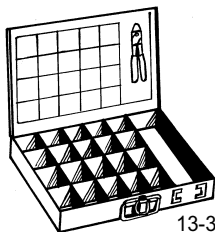

METAL STORAGE DRAWERS

21-Compartment Boxes

MA03375-2
13-3/16"L x 9-1/4" D x 2"H

32-Compartment Boxes