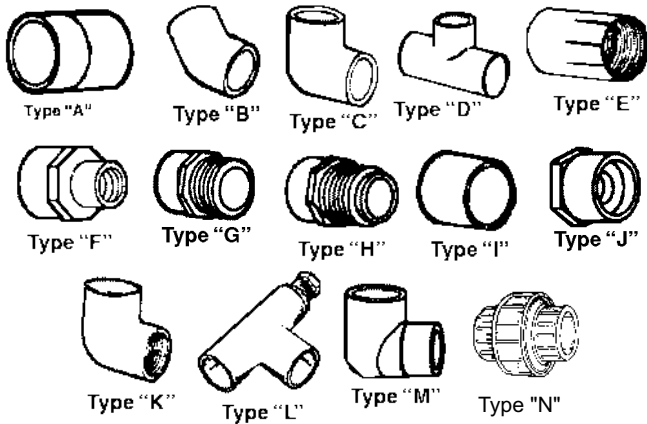

SCH 40 PVC FITTINGS

Part	Description	Pkg	Type
MA-30105	Coupling-1/2" slip x slip	100	A
MA-30107	Coupling-3/4" slip x slip	50	A
MA-30110	Coupling-1" slip x slip	50	A
MA-30605	Elbow 45-1/2" slip x slip	50	B
MA-30607	Elbow 45-3/4" slip x slip	50	B
MA-30610	Elbow 45-1" slip x slip	50	B
MA-30705	Elbow 90-1/2" slip x slip	50	C
MA-30707	Elbow 90-3/4" slip x slip	50	C
MA-30710	Elbow 90-1" slip x slip	50	C
MA-31318	1/2" Clean Out Tee	1	L
MA-31348	3/4" Clean Out Tee	1	L
MA-31405	Tee-1/2" slip x slip x slip	50	D
MA-31407	Tee-3/4" slip x slip x slip	50	D
MA-31410	Tee-1" slip x slip x slip	50	D
MA-30305	Adaptor-1/2" slip x fpt	100	E
MA-30307	Adaptor-3/4" slip x fpt	50	E
MA-30311	Adaptor-1" slip x fpt	50	E
MA-30357	Reducing fpt adaptor 1/2" slip x 3/4" fpt	50	F
MA-30405	Adaptor-1/2" slip x mpt	100	G
MA-30407	Adaptor-3/4" slip x mpt	50	G
MA-30410	Adaptor-1" slip x mpt	50	G
MA-30457	Reducing mpt adaptor 1/2" slip x 3/4" mpt	50	H
MA-30155	Cap-1/2" slip	100	I
MA-30157	Cap-3/4" slip	100	I
MA-30158	Cap-1" slip	50	I
MA-30275	Reducing bushing 3/4" slip x 1/2" slip	100	J
MA-437131	Reducing bushing 1" slip x 3/4" slip	100	J
MA-436074	Adaptor Reducing 1/2" mpt x 3/4" slip	50	J
MA-448007	Cap 3/4" fpt	100	
MA-450007	Plug 3/4" mpt	50	
MA-32905	Street Ell 90-1/2" slip	50	M
MA-32907	Street Ell 90-3/4" slip	50	M
MA-409010	Street Ell 90-1" slip	50	M
MA-33905	Elbow 90-1/2" slip x fpt	50	K
MA-33907	Elbow 90-3/4" slip x fpt	50	K
MA-33910	Elbow 90-1" slip x fpt	50	K
MA-401020	Tee-2" slip x slip x slip	25	D
MA-407074	Elbow 90-3/4" fpt x 1/2" slip	50	K
MA-410005	Street Ell 90° 1/2" mpt x 1/2" slip	50	M
MA-410007	Street Ell 90° 3/4" mpt x 3/4" slip	50	M
MA-410010	Street Ell 90° 1" mpt x 1" slip	50	M
MA-410101	Street Ell 90° 3/4" mpt x 1/2" slip	50	M
MA-457005	Union-1/2" slip x slip	10	N
MA-457007	Union-3/4" slip x slip	10	N
MA-457010	Union-1" slip x slip	10	N
MA-457012	Union-1-1/4" slip x slip	5	N
MA-457015	Union-1-1/2" slip x slip	5	N
MA-457020	Union - 2" slip x slip	2	N