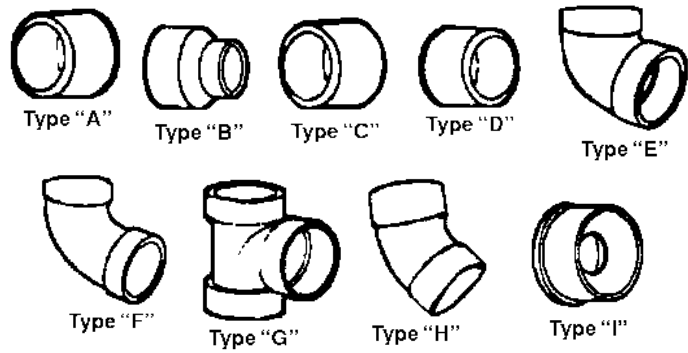

SCH 40 PVC-DWV FITTINGS

Part	Description	Pkg	Type
MA-70115	1-1/2" Coupling	100	A
MA-70120	2" Coupling	100	A
MA-429025	2 1/2 Sch 40 Coupling	10	A
MA-70130	3" Coupling	60	A
MA-D100040	4" Coupling	25	A
MA-70121	2" x 1-1/2" Reducing Coupling	25	B
MA-70132	3" x 2" Reducing Coupling	20	B
MA-D102420	4" x 2" Reducing Coupling	10	B
MA-D102422	4" x 3" Reducing Coupling	10	B
MA-70116	1-1/2" Repair Coupling	25	C
MA-70122	2" Repair Coupling	25	C
MA-70133	3" Repair Coupling	10	C
MA-D130040	4" Repair Coupling	5	C
MA-70151	1-1/2" Cap Sch 40	25	D
MA-70152	2" Cap Sch 40	25	D
MA-447025	2-1/2" Sch 40 Cap	10	D
MA-70153	3" Cap Sch 40	10	D
MA-447040	4" Cap Sch 40	5	D
MA-72815	1-1/2" 90° Ell	100	E
MA-72820	2" 90° Ell	50	E
MA-406025	2-1/2" Sch 40 90° Ell	10	E
MA-72830	3" 90° Ell	25	E
MA-D300040	4" 90° Ell	10	E
MA-70615	1-1/2" 45° Ell	100	H
MA-70620	2" 45° Ell	50	H
MA-417025	2-1/2" Sch 40 45° Ell	10	H
MA-70630	3" 45° Ell	20	H
MA-D321040	4" 45° Ell	10	H
MA-73815	1-1/2" Long Sweep 90° Ell	50	F
MA-73820	2" Long Sweep 90° Ell	25	F
MA-73830	3" Long Sweep 90° Ell	10	F
MA-D304040	4" Long Sweep 90° Ell	5	F
MA-71115	1-1/2" DWV, Tee	100	G
MA-71120	2" Tee	35	G
MA-401025	2-1/2" Sch 40 Tee	10	G
MA-71130	3" Tee	30	G
MA-D400040	4" Tee	5	G
MA-70221	2" x 1-1/2" Bushing Sch 40	50	I
MA-437292	2-1/2" x 2" Sch 40 Bushing	10	I
MA-70231	3" x 1-1/2" Bushing Sch 40	30	I
MA-70232	3" x 2" Bushing	30	I
MA-437339	3" x 2-1/2" Sch 40 Bushing	10	I
MA-D309015	1-1/2" Long Sweep Street Elbow	10	
MA-D309020	2" Long Sweep Street Elbow	25	
MA-D309030	3" Long Sweep Street Elbow	20	
MA-D323015	1-1/2" 45 deg. Street Elbow	100	
MA-D323020	2" 45 deg. Sweep Street Elbow	50	
MA-D323030	3" 45 deg. Sweep Street Elbow	20	
MA-207013	3/4" x CL TBE Sch 80 Nipple	50	
MA-207030	3/4" x 3" TBE Sch 80 Nipple	50