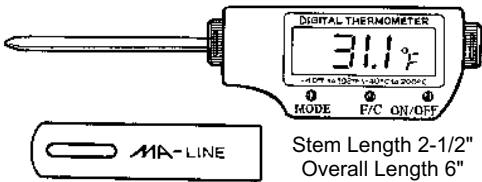

BIG DIGIT POCKET THERMOMETER

TEMPERATURE RANGE:
-40°F TO 392°F (-40°C TO 200°C)

FEATURES:

- Stainless steel stem
- Min/Max
- Data hold
- F/C selectable
- Auto off
- Water resistant

Part	Description
MA-RT818	Large Digit Pocket Thermometer

DIGITAL THERMOMETER WITH ANTI-ROLLING DESIGN

TEMPERATURE RANGE:
-58°F TO 302°F (-50°C TO 150°C)

The specialized design of this unit offers a temperature range of -58° F to +302° F (-50°C to +150° C), with +2° in the middle of the scale. The unit has an on/off switch, or will automatically shut off after 10 minutes without use. The anti-rolling feature of the thermometer allows the operator/user to lay the unit on top of equipment without being concerned that the unit will suddenly roll off or drop before a temperature can be read. This unit comes complete with a battery.

Part	Description
MA-RT330	Digital Thermometer

DIGITAL THERMOMETER WITH 180° ROTATING HEAD DESIGN

TEMPERATURE RANGE:
-58°F TO 302°F (-50°C TO 150°C)

This specially designed unit includes an on/off switch and an automatic shut-off after 10 minutes. It measures temperatures ranging from -58°F to 302°F (-50°C to 150°C). The accuracy is rated a 2° in the center range of the unit. This unit comes complete with battery. The unique feature of this unit is the ability to rotate the head of the unit a full 180°.