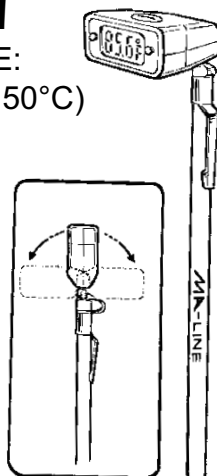

BIG DIGIT POCKET THERMOMETER

TEMPERATURE RANGE:
-40°F TO 392°F (-40°C TO 200°C)

FEATURES:

- Stainless steel stem
- Min/Max
- Data hold
- F/C selectable
- Auto off
- Water resistant

Part	Description
MA-RT818	Large Digit Pocket Thermometer

DIGITAL THERMOMETER WITH ANTI-ROLLING DESIGN

TEMPERATURE RANGE:
-58°F TO 302°F (-50°C TO 150°C)

The specialized design of this unit offers a temperature range of -58° F to +302° F (-50°C to +150° C), with +2° in the middle of the scale. The unit has an on/off switch, or will automatically shut off after 10 minutes without use. The anti-rolling feature of the thermometer allows the operator/user to lay the unit on top of equipment without being concerned that the unit will suddenly roll off or drop before a temperature can be read. This unit comes complete with a battery.

Part	Description
MA-RT330	Digital Thermometer

DIGITAL THERMOMETER WITH 180° ROTATING HEAD DESIGN

TEMPERATURE RANGE:
-58°F TO 302°F (-50°C TO 150°C)

This specially designed unit includes an on/off switch and an automatic shut-off after 10 minutes. It measures temperatures ranging from -58°F to 302°F (-50°C to 150°C). The accuracy is rated a 2° in the center range of the unit. This unit comes complete with battery. The unique feature of this unit is the ability to rotate the head of the unit a full 180°.

DIGITAL THERMOMETER

OVAL STYLE

TEMPERATURE RANGE:
-58°F to 392°F (-53°C to 200°C)

FEATURES:

- Large LCD display
- New temperature range -50°F to 392°F (-45°C to 200°C)
- Accuracy ±2°F
- Anti-rolling head design
- Display updates per second
- On-Off switch
- Fahrenheit/Celsius switchable
- With plastic sheath which can also be used as a holder and pocket clip