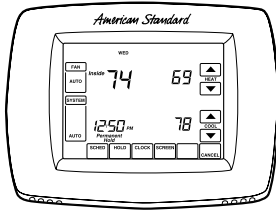

American Standard

Programmable 7 Day Comfort Controls

ACONT800A

ACONT800A

- Interactive Touchscreen
- Effortless Programming
- Large, Backlit Display
- Streamlined Design
- Armchair Programming
- Real Time Clock
- Visual Reminder Cues
- BAYCOVR600A - Wall cover plate
- Energy Star

Application:

- 1 Heat/1 Cool (Gas, Oil or Electric)
- 1 Heat/0 Cool (Gas, Oil or Electric)
- 0 Heat/1 Cool
- ZZSENSAL0800AA - Remote Indoor Temperature Sensor

Dimensions:

- 6.02" w x 4.62" h x 1.35" d
- Finish: Bright White

ACONT802A

ACONT802A

- Interactive Touchscreen
- Effortless Programming
- Large, Backlit Display
- Streamlined Design
- Armchair Programming
- Real Time Clock
- Visual Reminder Cues
- BAYCOVR600A - Wall cover plate
- Energy Star

Application:

- Up to 3 Heat/2 Cool (Gas, Oil or Electric)/HP
- ZZSENSAL0800AA - Remote Indoor Temperature Sensor

Dimensions:

- 6.02" w x 4.62" h x 1.35" d
- Finish: Bright White

ACONT803A

ACONT803A

- Built-in Humidity Sensor
- Dehumidification Control
- Interactive Touchscreen
- Effortless Programming
- Large, Backlit Display
- Streamlined Design
- Armchair Programming
- Real Time Clock
- Visual Reminder Cues
- BAYCOVR600A - Wall cover plate
- Energy Star