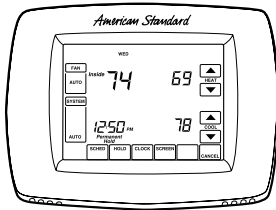

American Standard

Programmable 7 Day Comfort Controls

ACONT800A

ACONT800A

- Interactive Touchscreen
- Effortless Programming
- Large, Backlit Display
- Streamlined Design
- Armchair Programming
- Real Time Clock
- Visual Reminder Cues
- BAYCOVR600A - Wall cover plate
- Energy Star

Application:

- 1 Heat/1 Cool (Gas, Oil or Electric)
- 1 Heat/0 Cool (Gas, Oil or Electric)
- 0 Heat/1 Cool
- ZZSENSAL0800AA - Remote Indoor Temperature Sensor

Dimensions:

- 6.02" w x 4.62" h x 1.35" d
- Finish: Bright White

ACONT802A

ACONT802A

- Interactive Touchscreen
- Effortless Programming
- Large, Backlit Display
- Streamlined Design
- Armchair Programming
- Real Time Clock
- Visual Reminder Cues
- BAYCOVR600A - Wall cover plate
- Energy Star