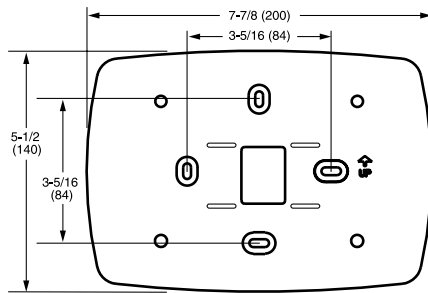

Application:

- 1 Heat/1 Cool (Gas, Oil or Electric)
- 1 Heat/0 Cool (Gas, Oil or Electric)
- 0 Heat/1 Cool
- ZZSENSAL0800AA - Remote Indoor Temperature Sensor

Dimensions:

- 6.02" w x 4.62" h x 1.35" d
- Finish: Bright White

Application:

- Up to 3 Heat/2 Cool (Gas, Oil or Electric)/HP
- ZZSENSAL0800AA - Remote Indoor Temperature Sensor

Dimensions:

- 6.02" w x 4.62" h x 1.35" d
- Finish: Bright White

ACONT803A

ACONT803A

- Built-in Humidity Sensor
- Dehumidification Control
- Interactive Touchscreen
- Effortless Programming
- Large, Backlit Display
- Streamlined Design
- Armchair Programming
- Real Time Clock
- Visual Reminder Cues
- BAYCOVR600A - Wall cover plate
- Energy Star

Application:

- Up to 3 Heat/2 Cool (Gas, Oil or Electric)/HP
- ZZSENSAL0800AA - Remote Indoor Temperature Sensor

Dimensions:

- 6.02" w x 4.62" h x 1.35" d
- Finish: Bright White

BAYCOVR600A

BAYCOVR600A

Application:

- Use with ACONT800A Series Comfort Controls

Dimensions:

- 7.87" w x 5.50" h
- Finish: Bright White

Energy Recovery Ventilator (ERV)

Comfort Controls

Packaged Units

Packaged Units