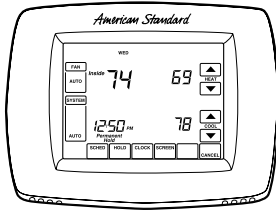

American Standard

Programmable 7 Day Comfort Controls

ACONT800A

ACONT800A

- Interactive Touchscreen
- Effortless Programming
- Large, Backlit Display
- Streamlined Design
- Armchair Programming
- Real Time Clock
- Visual Reminder Cues
- BAYCOVR600A - Wall cover plate
- Energy Star

Application:

- 1 Heat/1 Cool (Gas, Oil or Electric)
- 1 Heat/0 Cool (Gas, Oil or Electric)
- 0 Heat/1 Cool
- ZZSENSAL0800AA - Remote Indoor Temperature Sensor

Dimensions:

- 6.02" w x 4.62" h x 1.35" d
- Finish: Bright White

ACONT802A

ACONT802A

- Interactive Touchscreen
- Effortless Programming
- Large, Backlit Display
- Streamlined Design
- Armchair Programming
- Real Time Clock
- Visual Reminder Cues
- BAYCOVR600A - Wall cover plate
- Energy Star

Application:

- Up to 3 Heat/2 Cool (Gas, Oil or Electric)/HP
- ZZSENSAL0800AA - Remote Indoor Temperature Sensor

Dimensions:

- 6.02" w x 4.62" h x 1.35" d
- Finish: Bright White

ACONT803A

ACONT803A

- Built-in Humidity Sensor
- Dehumidification Control
- Interactive Touchscreen
- Effortless Programming
- Large, Backlit Display
- Streamlined Design
- Armchair Programming
- Real Time Clock
- Visual Reminder Cues
- BAYCOVR600A - Wall cover plate
- Energy Star