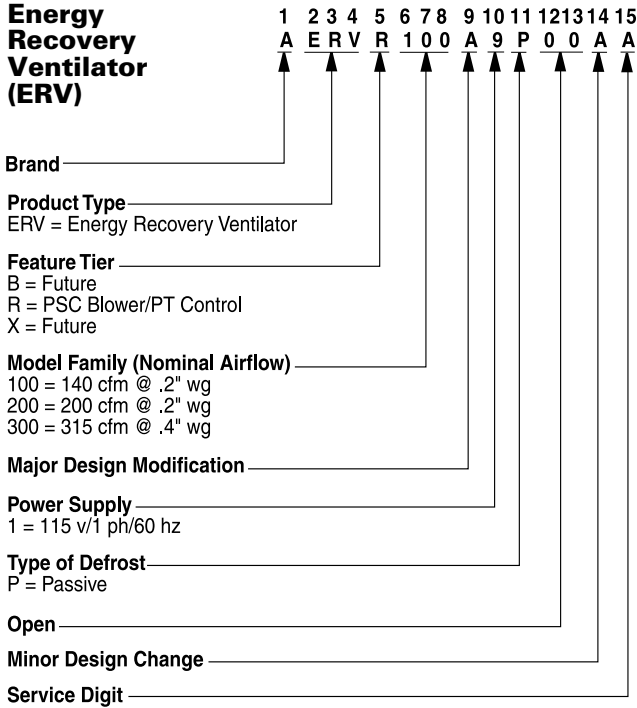

Energy Recovery Ventilator (ERV)