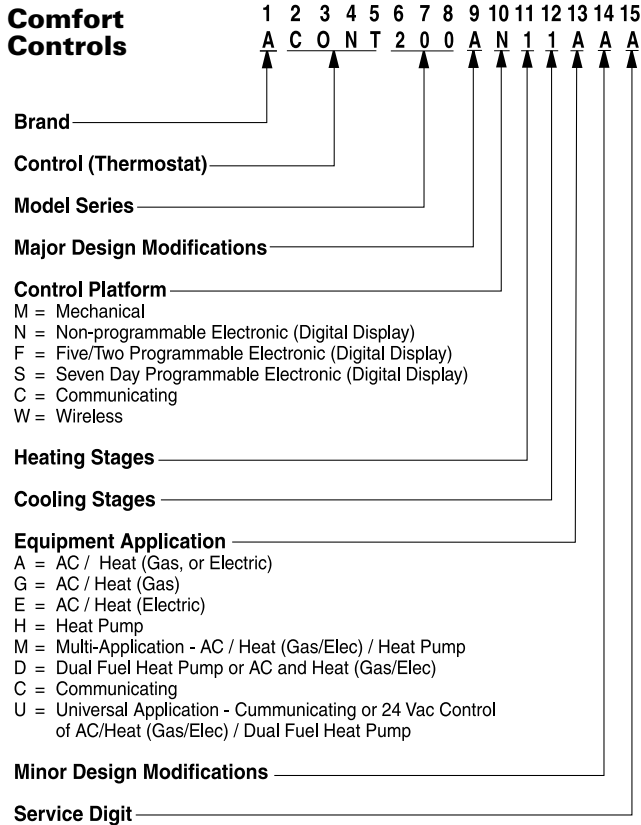

ACONT802A

ACONT802A

- Interactive Touchscreen
- Effortless Programming
- Large, Backlit Display
- Streamlined Design
- Armchair Programming
- Real Time Clock
- Visual Reminder Cues
- BAYCOVR600A - Wall cover plate
- Energy Star

Application:

- Up to 3 Heat/2 Cool (Gas, Oil or Electric)/HP
- ZZSENSAL0800AA - Remote Indoor Temperature Sensor

Dimensions:

- 6.02" w x 4.62" h x 1.35" d
- Finish: Bright White

ACONT803A

ACONT803A

- Built-in Humidity Sensor
- Dehumidification Control
- Interactive Touchscreen
- Effortless Programming
- Large, Backlit Display
- Streamlined Design
- Armchair Programming
- Real Time Clock
- Visual Reminder Cues
- BAYCOVR600A - Wall cover plate
- Energy Star

- Use with ACONT800A Series Comfort Controls

Dimensions:

- 7.87" w x 5.50" h
- Finish: Bright White

Energy Recovery Ventilator (ERV)

Comfort Controls

Packaged Units

Packaged Units