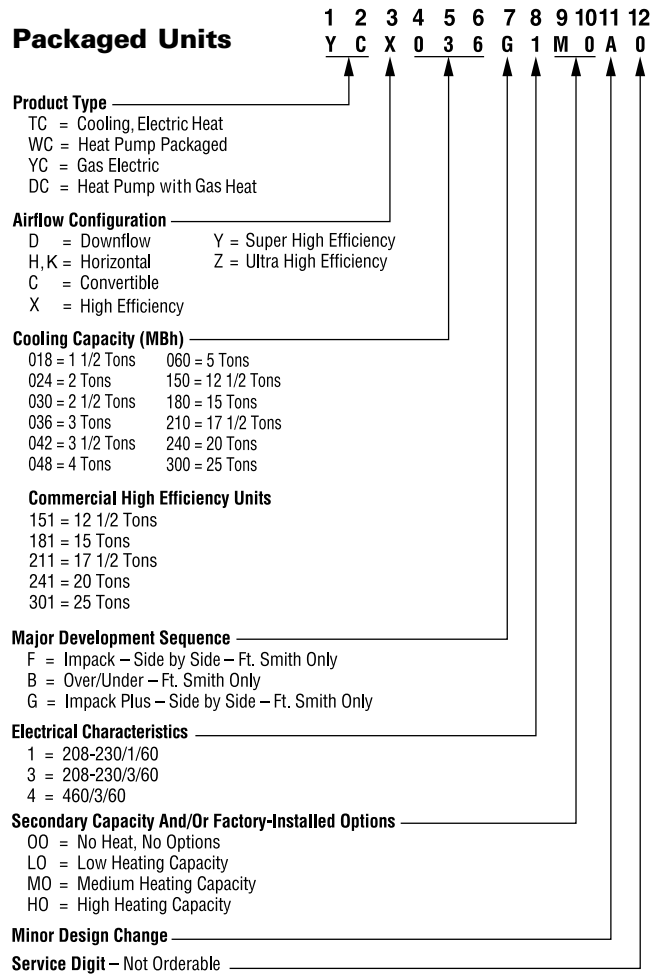

Application:

- Up to 3 Heat/2 Cool (Gas, Oil or Electric)/HP
- ZZSENSAL0800AA - Remote Indoor Temperature Sensor

Dimensions:

- 6.02" w x 4.62" h x 1.35" d
- Finish: Bright White

ACONT803A

ACONT803A

- Built-in Humidity Sensor
- Dehumidification Control
- Interactive Touchscreen
- Effortless Programming
- Large, Backlit Display
- Streamlined Design
- Armchair Programming
- Real Time Clock
- Visual Reminder Cues
- BAYCOVR600A - Wall cover plate
- Energy Star

Application:

- Up to 3 Heat/2 Cool (Gas, Oil or Electric)/HP
- ZZSENSAL0800AA - Remote Indoor Temperature Sensor

Dimensions:

- 6.02" w x 4.62" h x 1.35" d
- Finish: Bright White

BAYCOVR600A

BAYCOVR600A

Application:

- Use with ACONT800A Series Comfort Controls

Dimensions:

- 7.87" w x 5.50" h
- Finish: Bright White

Energy Recovery Ventilator (ERV)

Comfort Controls

Packaged Units

Packaged Units