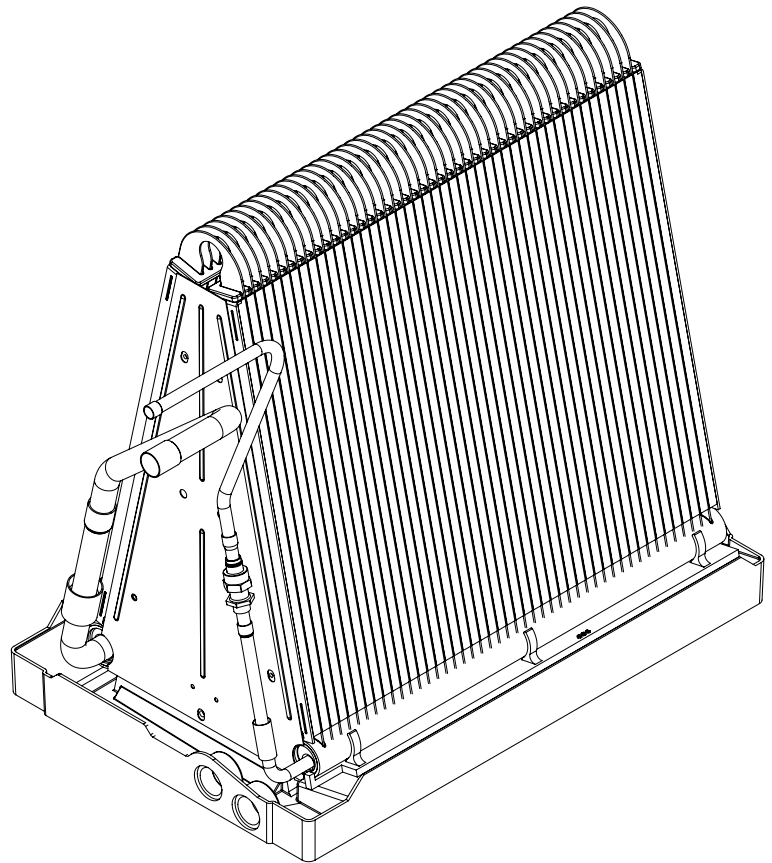

REPLACEMENT PARTS LIST

**CASED & UNCASED FIXED ORIFICE INDOOR COILS
C74B(A,H)M0 SERIES**

C74BHM0 SERIES HORIZONTAL CASED INDOOR COIL (ORIFICE)

DESCRIPTION	C74BHM0 18C-A	C74BHM0 18C-B	C74BHM0 2430C-A	C74BHM0 2430C-B	C74BHM0 2430C-C	C74BHM0 3642C-B	C74BHM0 3642C-C	C74BHM0 42C-D	C74BHM0 48C-C	C74BHM0 48C-D
	1041512	1041513	1041514	1041515	1041516	1041517	1041518	1041519	1041520	1041521
DISTRIBUTOR	1041429R	1041429R	664753R	664753R	664753R	664689R	664689R	664689R	664777R	664777R
DOOR, LOWER	297152R	297162R	297152R	297162R	297171R	297162R	297171R	297181R	297172R	297181R
DOOR, UPPER	297241R	297242R	297241R	297242R	297243R	297242R	297243R	297244R	297243R	297244R
DRAINPAN	669855R	669855R	669855R	669855R	669855R	669855R	669855R	669856R	669856R	669856R
DRAINPAN PLUG	663351R	663351R	663351R	663351R	663351R	663351R	663351R	663351R	663351R	663351R
HORIZONTAL DRAIN PAN EXTENSION	—	—	—	—	—	299421R	299421R	299421R	299421R	299421R
ORIFICE	664046R	664046R	664053R	664053R	664053R	664068R	664068R	664068R	664077R	664077R
COMPLETE CASED COIL ASSEMBLY	1041512	1041513	1041514	1041515	1041516	1041517	1041518	1041519	1041520	1041521
UNCASED REPLACEMENT COIL	1041532	1041533	1041534	1041535	1041536	1041537	1041538	1041539	1041540	1041541

Please specify the correct Model No., Serial No., and part number(s) when ordering parts from the nearest authorized dealer or service center.