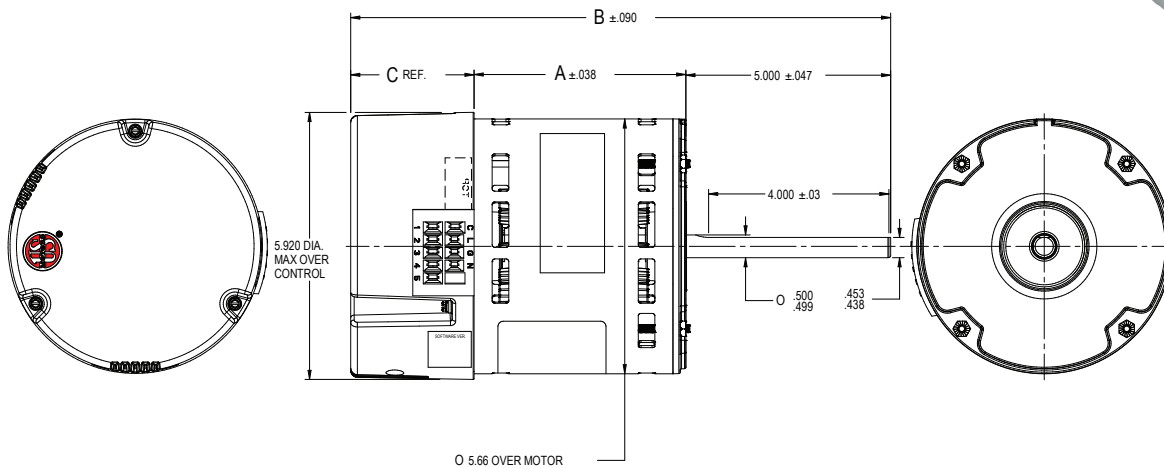

Voltage: 1Ø, 460 Vac

Speeds: 1075/Var

Rotation: CCW LE Reversible

Inputs: 24Vac, Tap Inputs

Hertz: 50/60 Hz

Operation Mode: Constant Torque

Frame: NEMA[®] 48

Enclosure: Open Air Over (OAO)

Efficiency: Up to 82%

Mounting: Belly band

Dimension Print

Improved Reliability With:

Built-in 6,000 Volt surge protection

Industry-leading moisture protection

CATALOG NUMBER	HP	VOLTS	AMPS	HZ	RPM	ROTATION	DIM. A	DIM. B	DIM. C
5654	1	460	2.3	60 & 50	1050/Var Spd	CCW LE REV	4.656	12.493	2.837
5644	3/4	460	1.7	60 & 50	1050/Var Spd	CCW LE REV	4.281	12.118	2.837
5634	1/2	460	1.2	60 & 50	1050/Var Spd	CCW LE REV	3.906	11.743	2.837
5624	1/3	460	0.8	60 & 50	1050/Var Spd	CCW LE REV	3.531	11.368	2.837