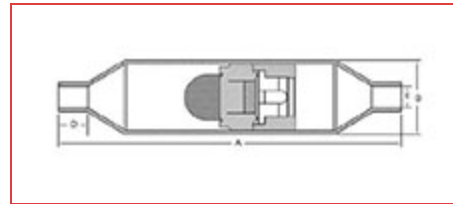

ITEM # A 17939, CHECKMASTER® CHECK VALVES - MAGNETIC

[Specifications](#) | [Dimensions](#)

Specifications

Connection Size	7/8 in
MAP	55 bar 800 psi
Weight	0.41 kg 0.90 lb
Operating Temperature [Min]	-40 °C -40 °F
Operating Temperature [Max]	149 °C 300 °F
Model	CMV-14S

Dimensions